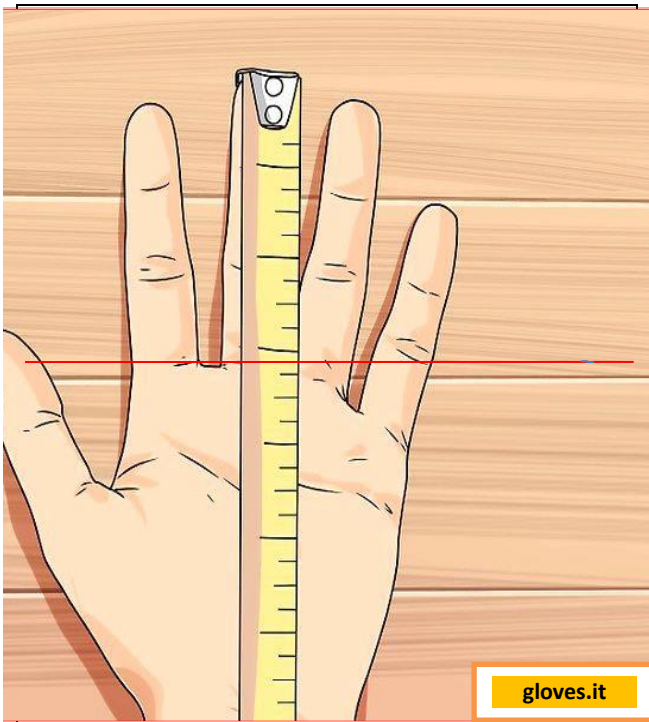

## SIZE GUIDE

How to find your Glove size, take the size of the middle finger

### FOR MEN

- If it measures 8 centimeters or less the size is **S**
- If it measures 8.5 cm the size is **M**
- If it measures 9 centimeters the size is **L**
- If it measures 9.5 or more centimeters the size is **XL**

### **WOMEN'S**

- If it measures 6.5 cm or less the size is **S**
- If it measures 7 centimeters the size is **M**
- If it measures 7.5 centimeters the size is **L**
- If it measures 8 or more centimeters the size is **XL**